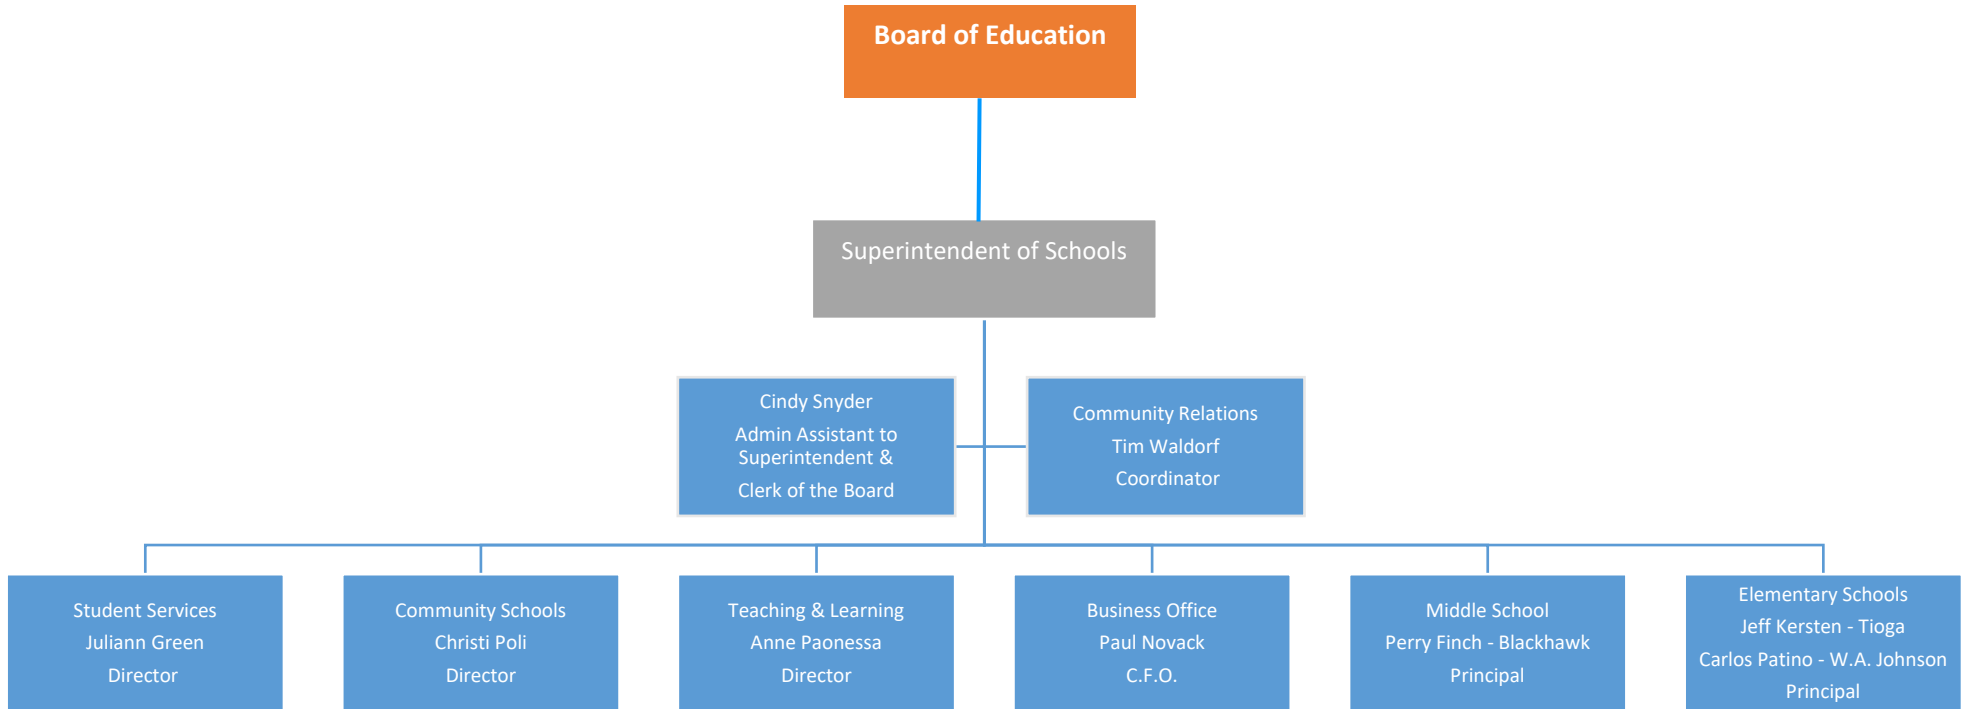

Bensenville School District 2 – Organizational Chart

Superintendent

Bensenville School District 2 – Organizational Chart

Student Services

ALS – Academic Life Skills
 ISP – Instructional Student Program
 LASSO – Language and Social Support Opportunities
 SSP – Social Support Program