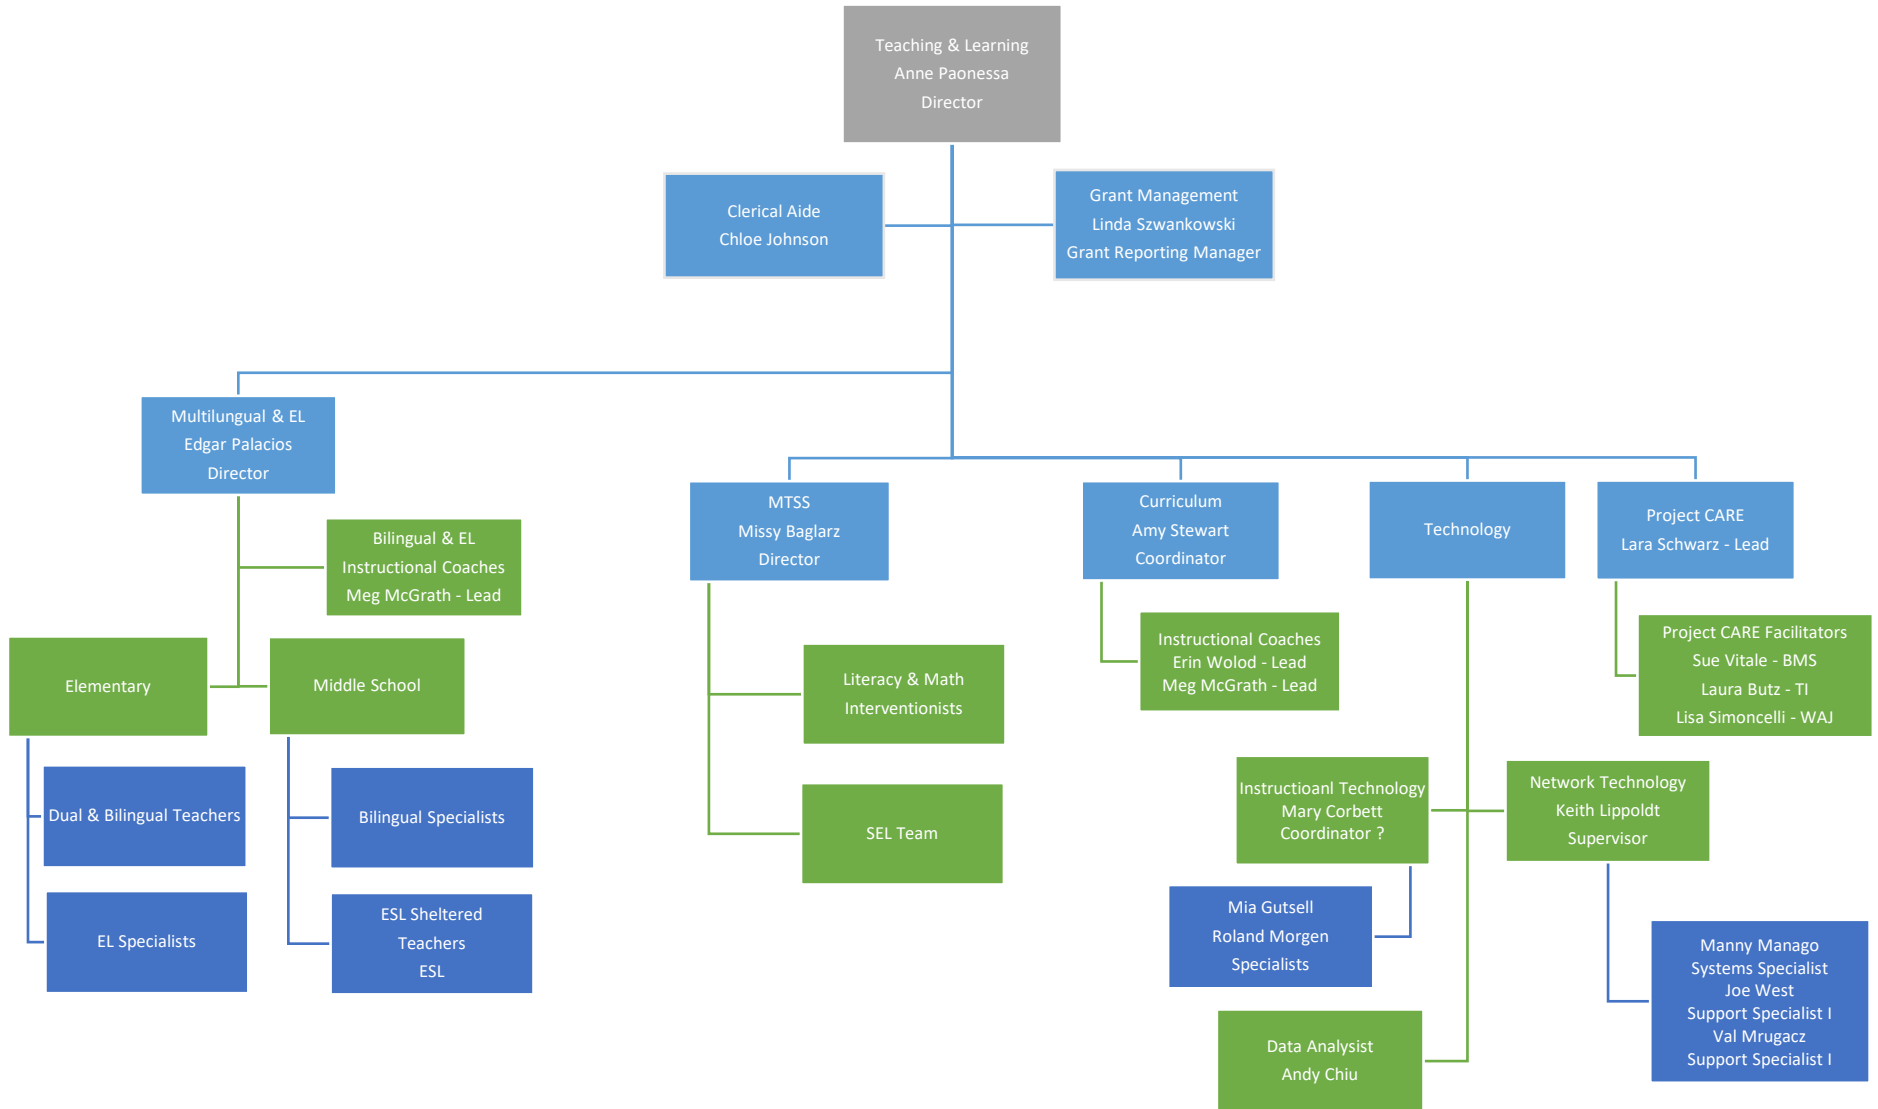

Bensenville School District 2 – Organizational Chart

Superintendent

Bensenville School District 2 – Organizational Chart

Student Services

ALS – Academic Life Skills
 ISP – Instructional Student Program
 LASSO – Language and Social Support Opportunities
 SSP – Social Support Program

Bensenville School District 2 – Organizational Chart

Community Schools

Bensenville School District 2 – Organizational Chart

Teaching & Learning

Bensenville School District 2 – Organizational Chart

Business Office