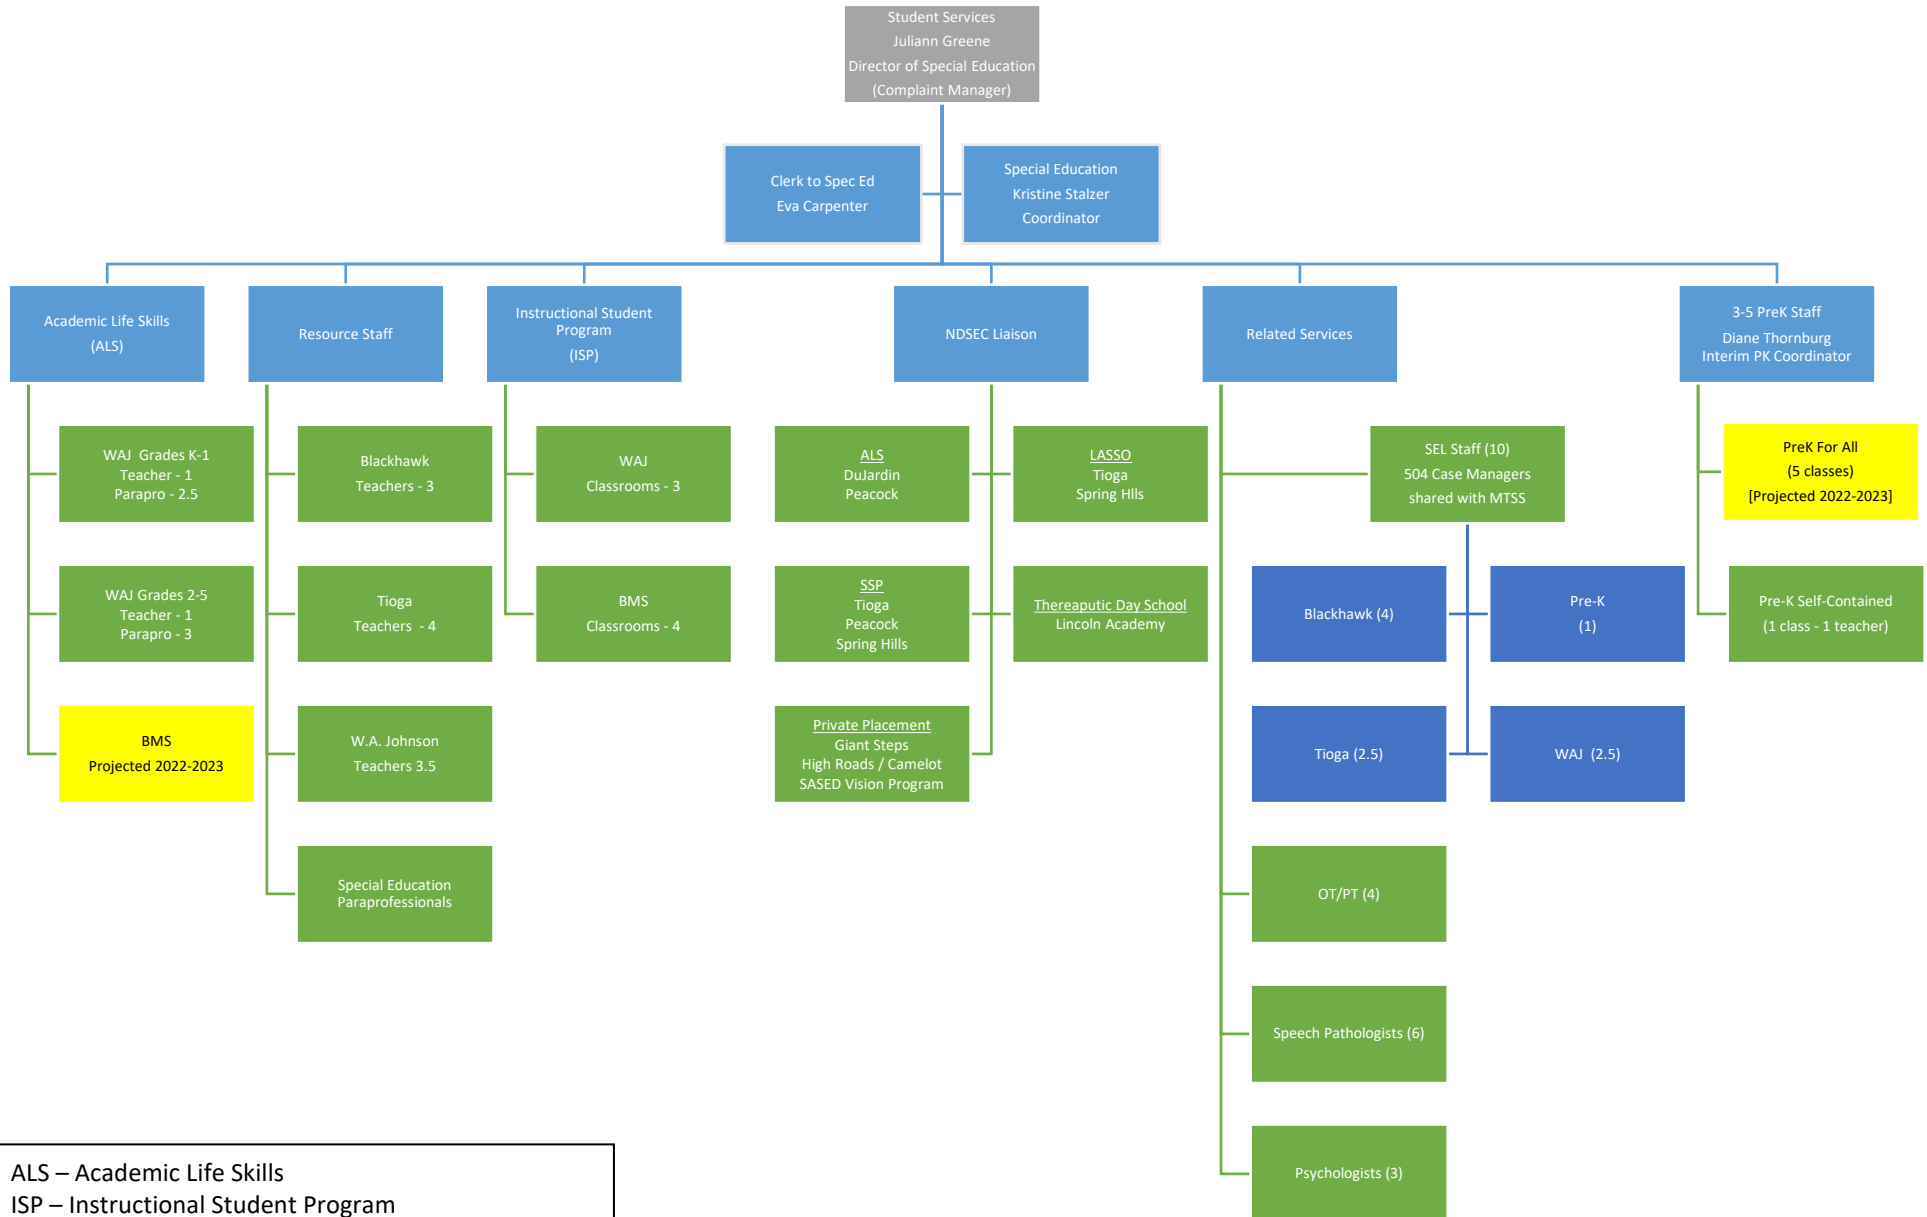

Bensenville School District 2 – Organizational Chart

Superintendent

Bensenville School District 2 – Organizational Chart

Student Services

ALS – Academic Life Skills
 ISP – Instructional Student Program
 LASSO – Language and Social Support Opportunities
 SSP – Social Support Program

Bensenville School District 2 – Organizational Chart

Community Schools

Bensenville School District 2 – Organizational Chart

Teaching & Learning

Bensenville School District 2 – Organizational Chart

Business Office