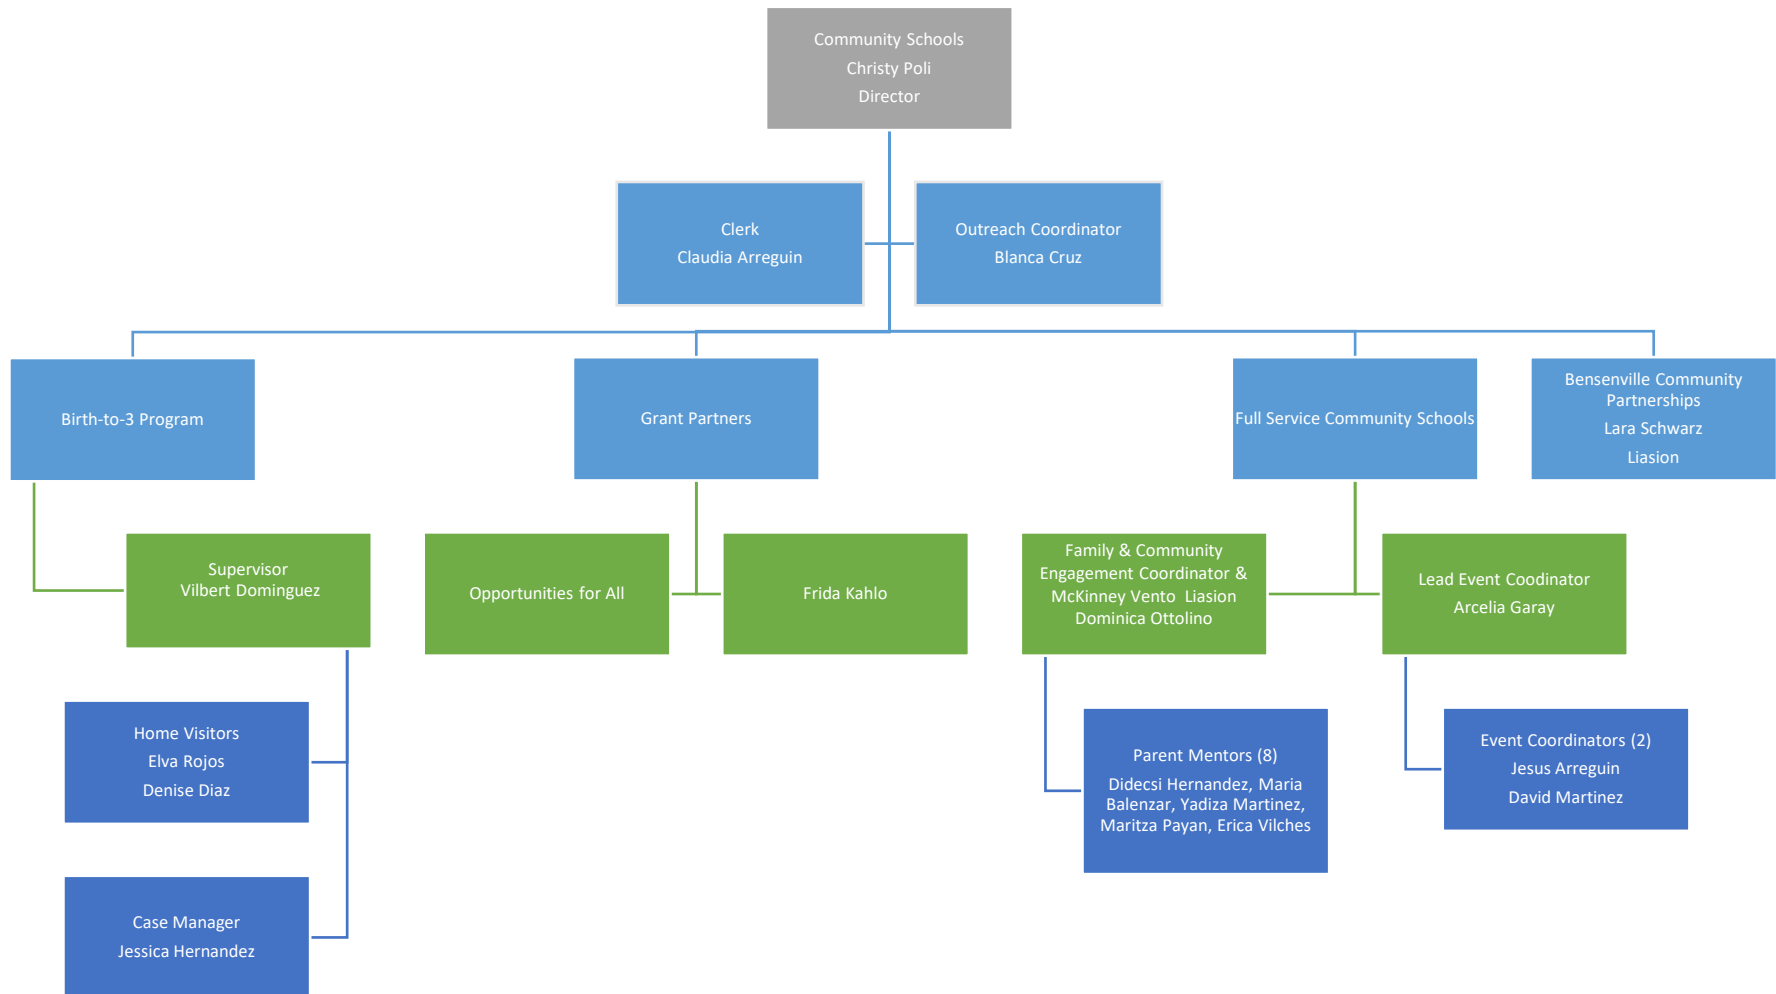

Bensenville School District 2 – Organizational Chart

Superintendent

Bensenville School District 2 – Organizational Chart

Student Services

ALS – Academic Life Skills
 ISP – Instructional Student Program
 LASSO – Language and Social Support Opportunities
 SSP – Social Support Program

Bensenville School District 2 – Organizational Chart

Community Schools

Bensenville School District 2 – Organizational Chart

Teaching & Learning

Bensenville School District 2 – Organizational Chart

Business Office